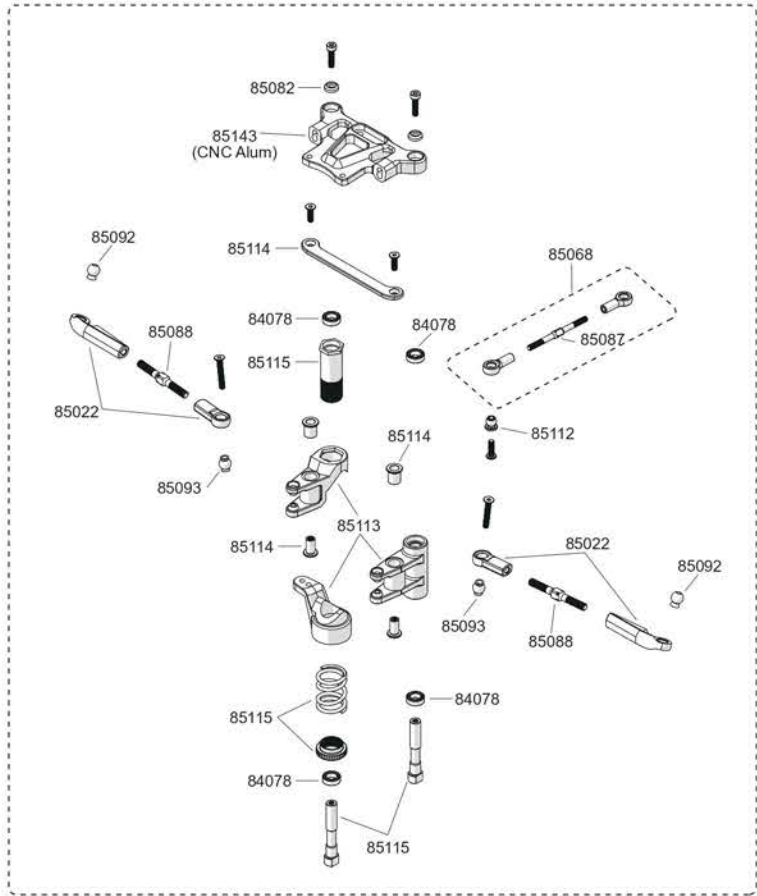

# HYPERGT2

## NO.90082 FRONT/REAR SHOCK SET

## No.85042 : 2-SPEED CLUTCH SET