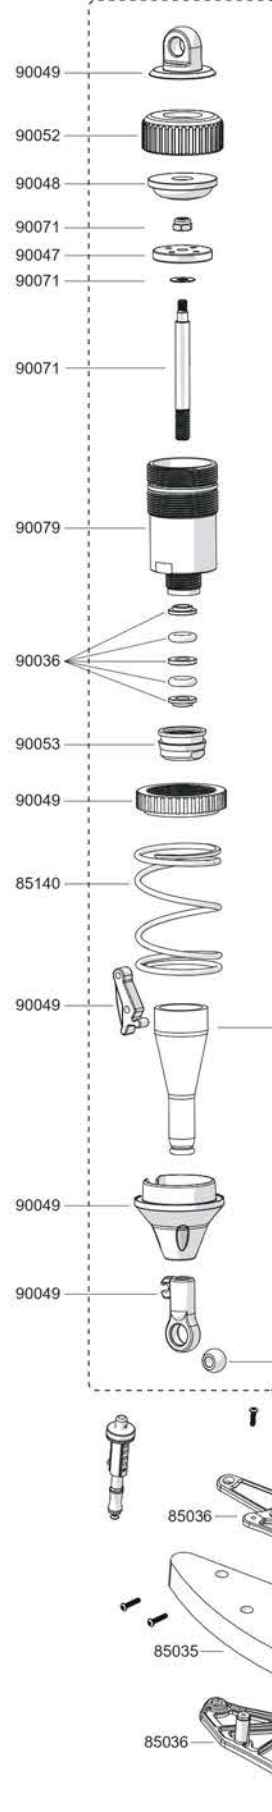

# HYPERGT2

## NO.90082 FRONT/REAR SHOCK SET

## No.85042 : 2-SPEED CLUTCH SET