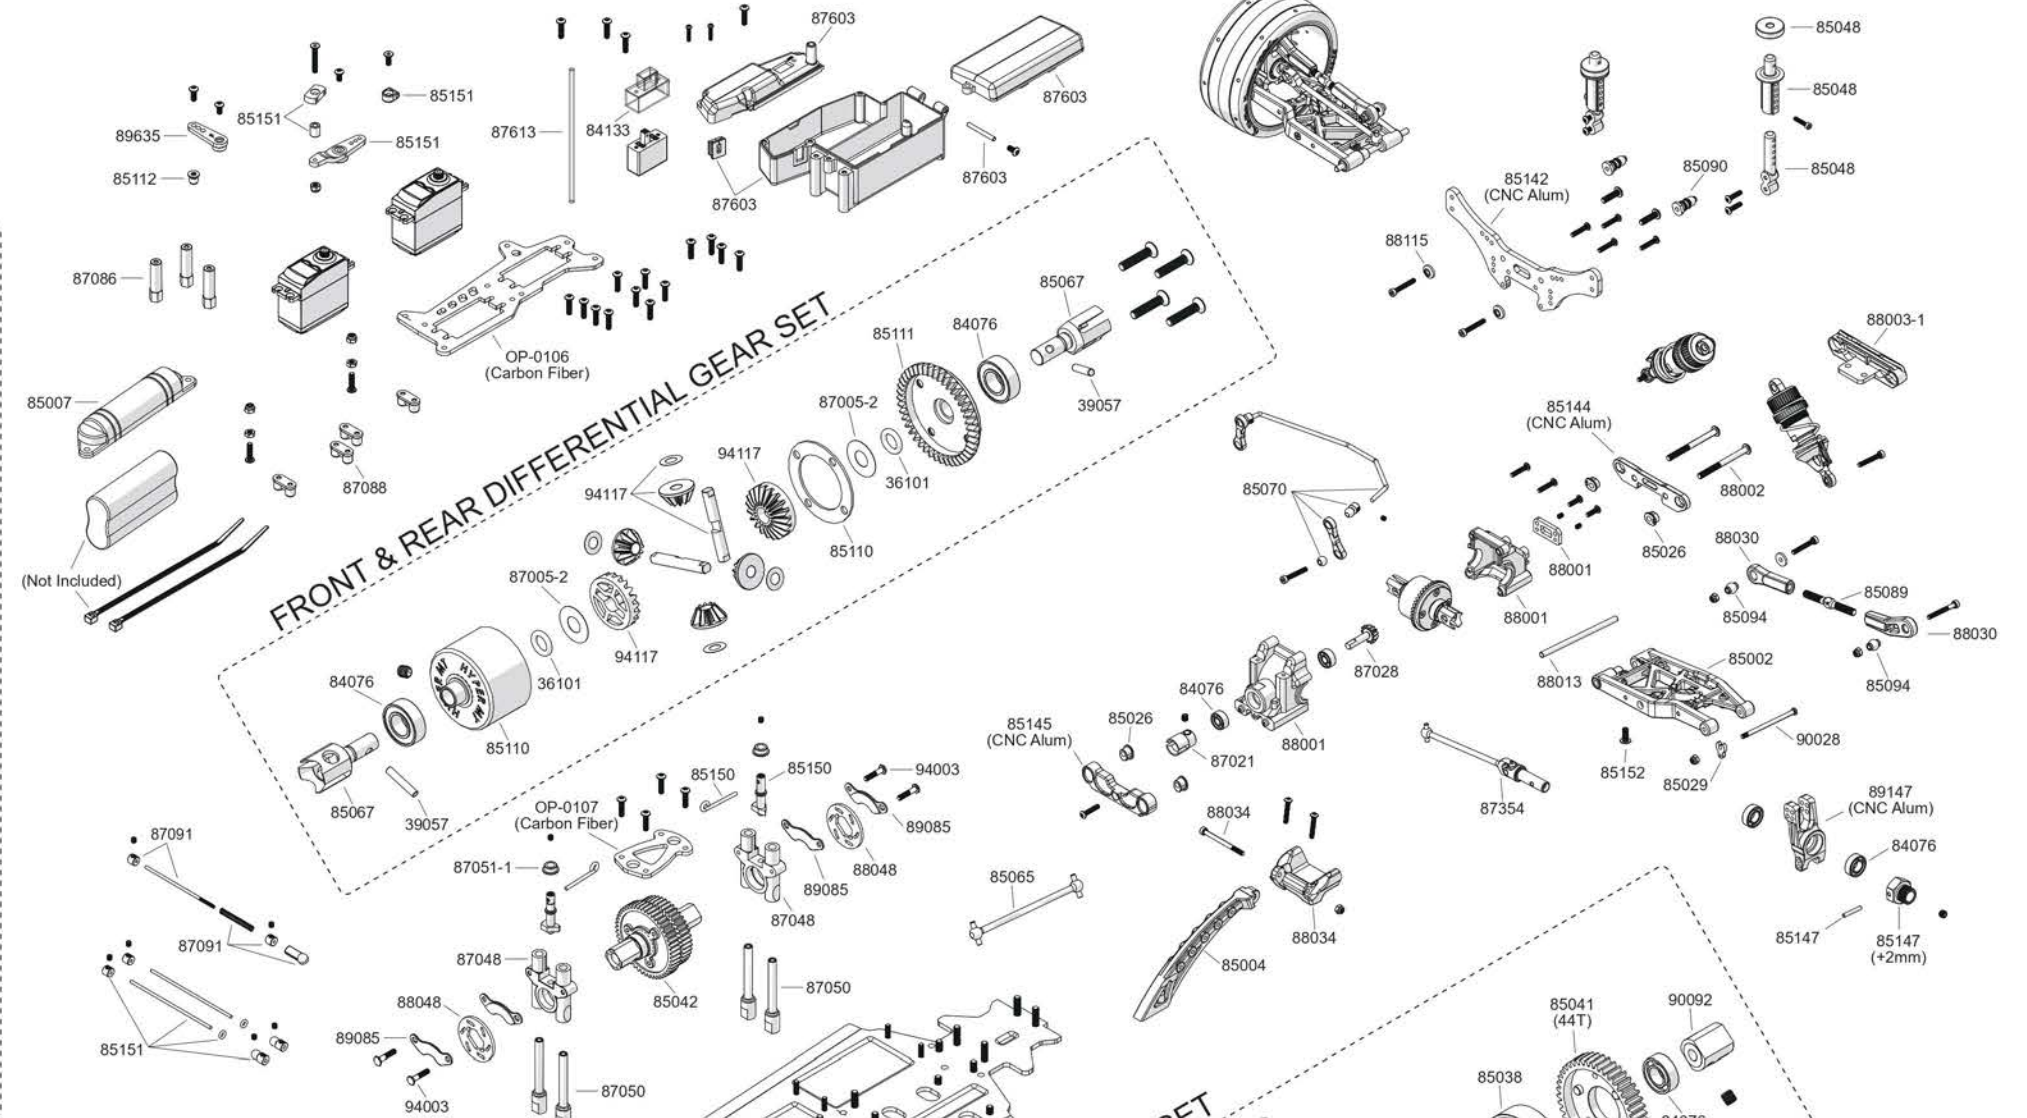

## NO.90082 FRONT/REAR SHOCK SET

## No.85042 : 2-SPEED CLUTCH SET